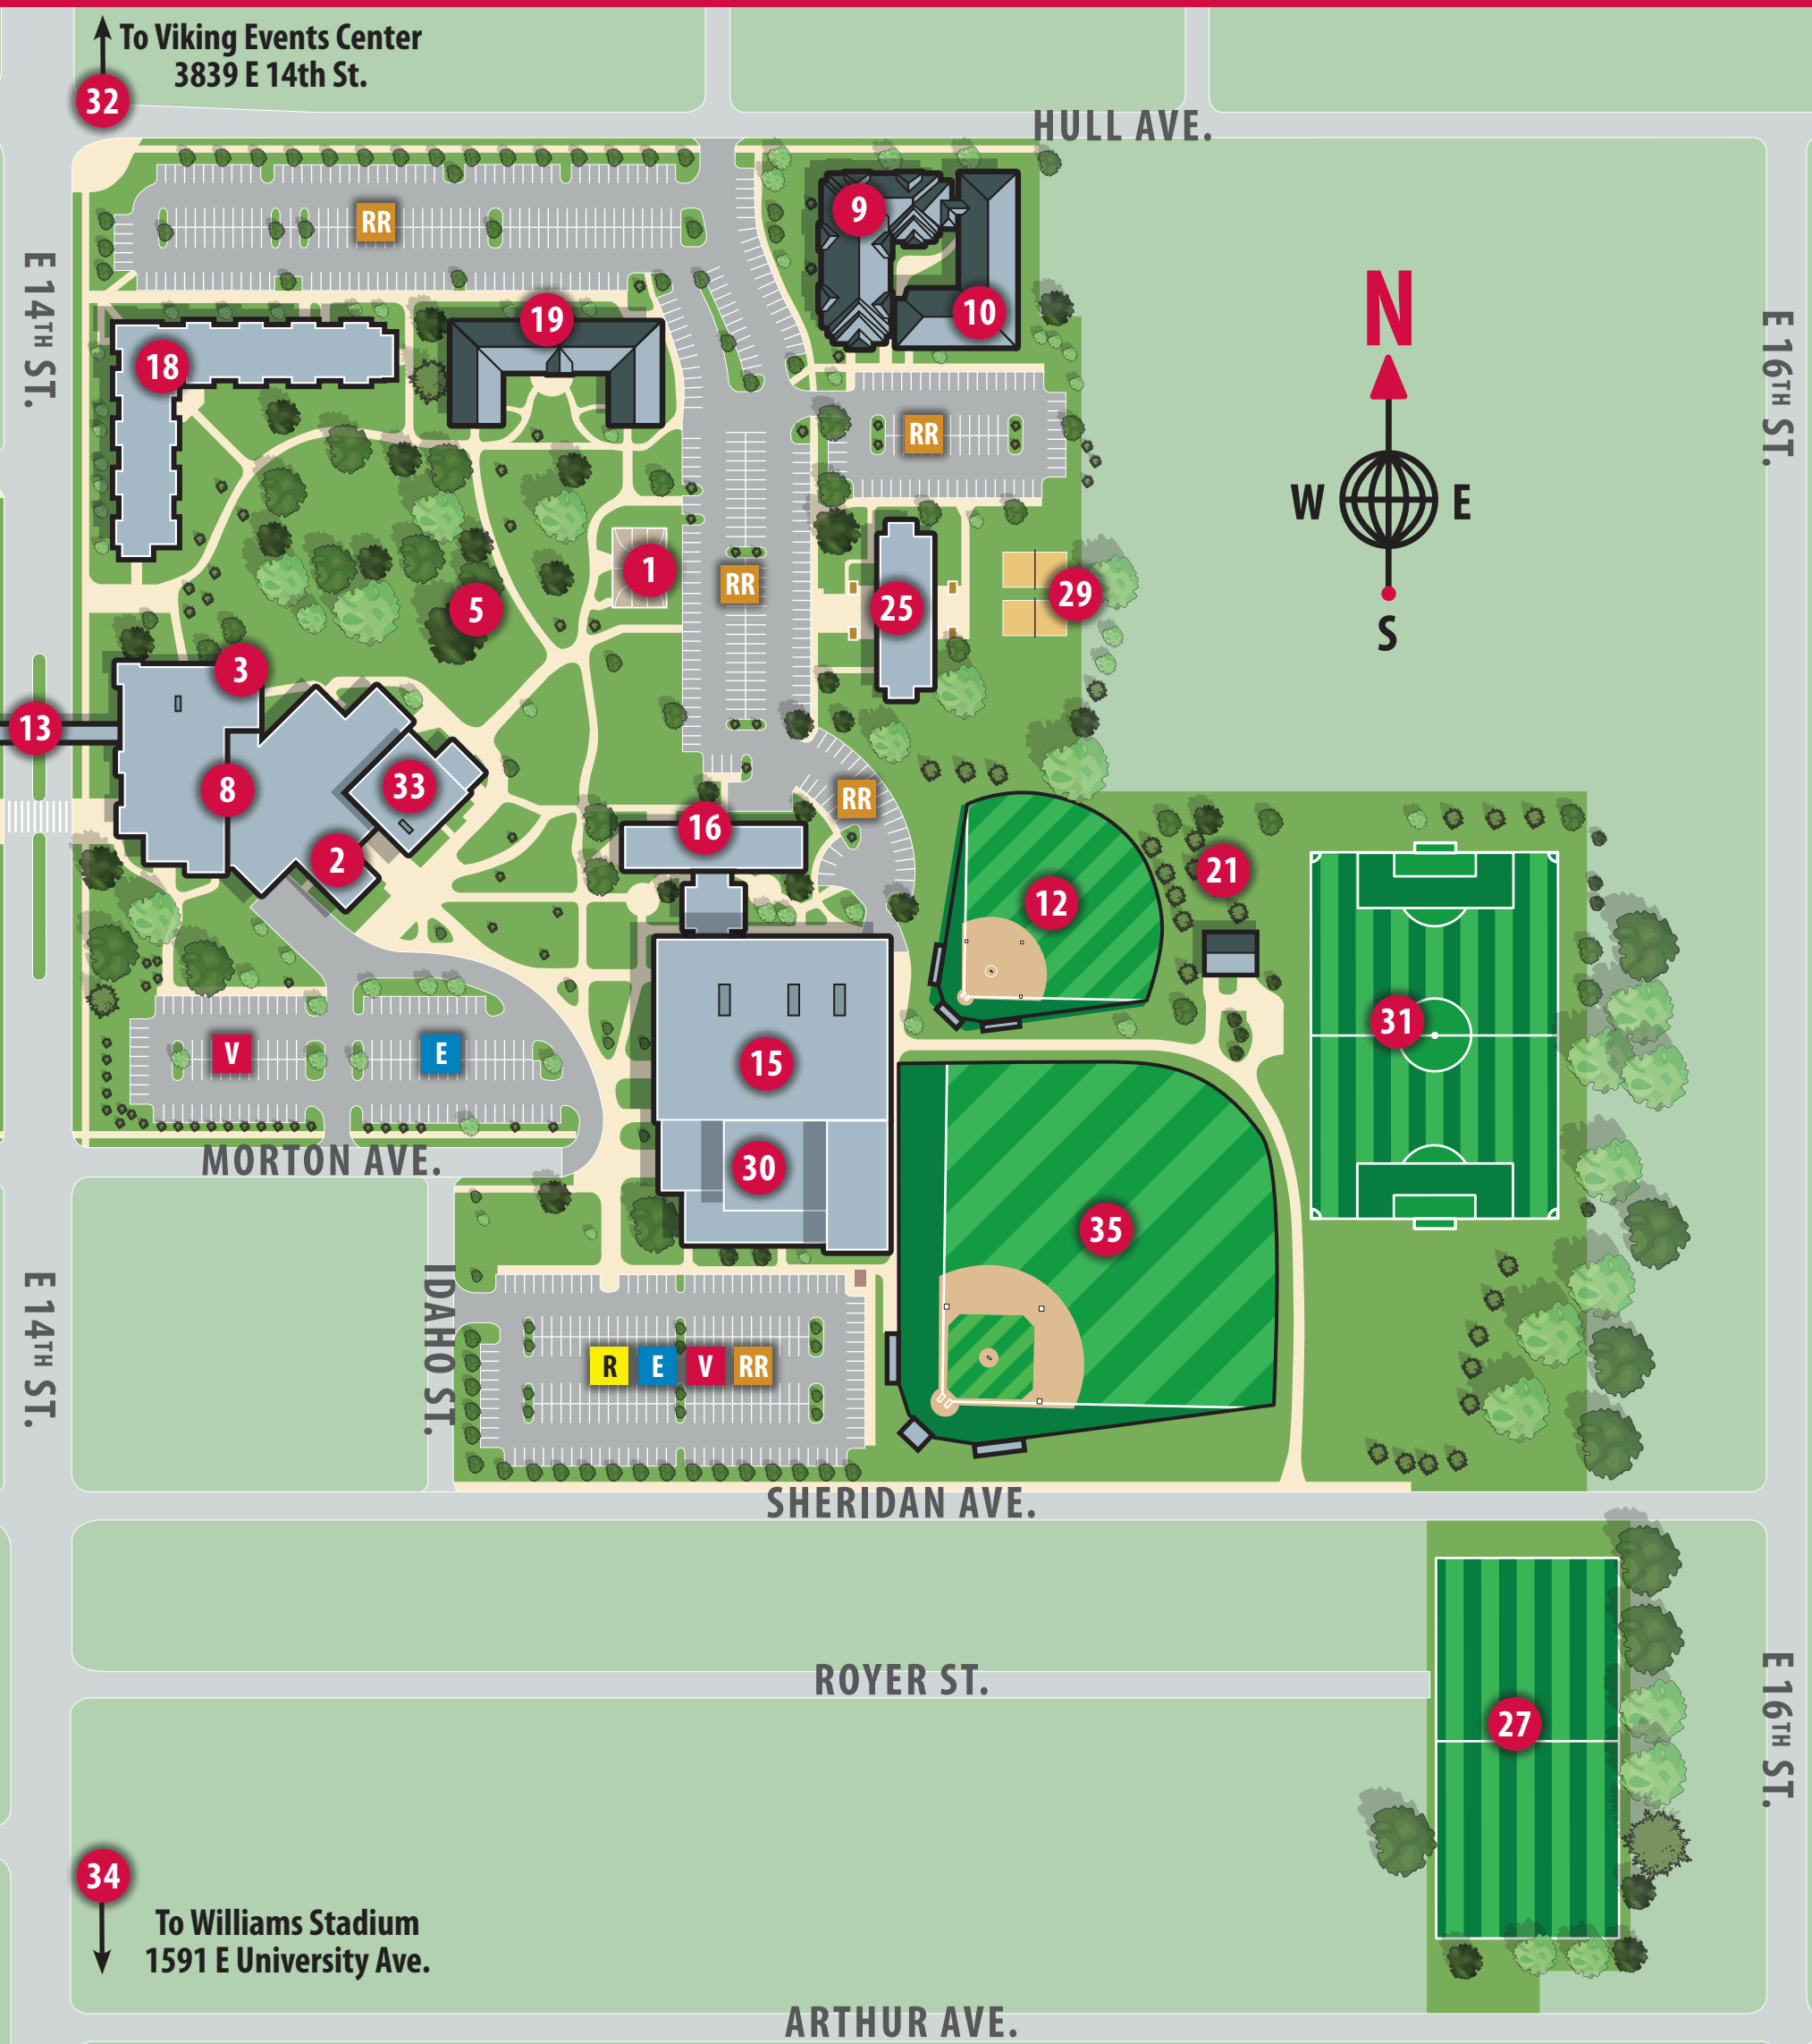

GRAND VIEW UNIVERSITY

GRAND VIEW UNIVERSITY
1200 Grandview Avenue
Des Moines, IA 50316
515-263-2800 • 800-444-6083
Campus Security:
515-263-6000
www.grandview.edu

▲ Admissions Office (Humphrey Center)

1. Basketball Court (outdoor)
2. Bookstore and Campus Services
3. Carlson Commons Dining Hall
4. Cowles Center (COWL)
5. Disc Golf Course
6. Elings Hall (ELS)
7. Grand Central Plaza
8. Henning Student Center (SC)
9. Hull Apartments
10. Hull Suites

11. Humphrey Center
12. Jacobson Softball Field
13. Jensen Skywalk
14. Jensen Hall (JENS)
15. Johnson Wellness Center and Fieldhouse (WELL)
16. Knudsen Hall (KNHL)
17. Krumm Business Center (KCTR)
18. L Apartments
19. Langrock Suites
20. Library

21. Luhrs Athletic Complex
22. Luther Memorial Church
23. Maintenance
24. Memorial Garden
25. Nielsen Hall
26. Pettit Building
27. Practice Field
28. Rasmussen Center (RASM)
29. Sand Volleyball Courts
30. Sisam Arena
31. Soccer Field

32. Viking Events Center
33. Viking Theatre
34. Williams Stadium
35. Yacinich Baseball Stadium

- **S** Student Parking
- **R** Resident Parking
- **E** Employee Parking
- **V** Visitor Parking
- **RR** Reserved Resident Parking